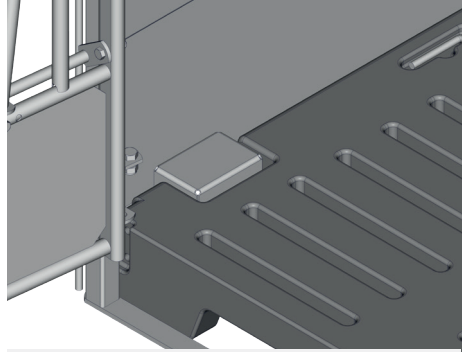

## P.T.F. HAY RACK WITH OPTIONAL 3-POINT TRANSPORT SYSTEM

The popular P.T.F. JOURDAIN hay rack is now available without 3-point transport, which can be added as an option. It is mounted without bolts and can be transported by tractor. Once the 3-point lead has been removed, the hay rack no longer has a rough feel, especially for horses.

|               |   |        |
|---------------|---|--------|
| <b>RA0906</b> | <b>P.T.F. - Available in packs of 4</b> | 193 kg |
| <b>RA0918</b> | <b>3 points P.T.F. hay rack option</b>  | 8.5 kg |

# METAL WALL WITH SLAT FITTINGS

Metal wall with slat fittings

Slat fittings detail

You are familiar with the green HDPE wall that enables you to articulate slats. JOURDAIN now has a more economical metal version.