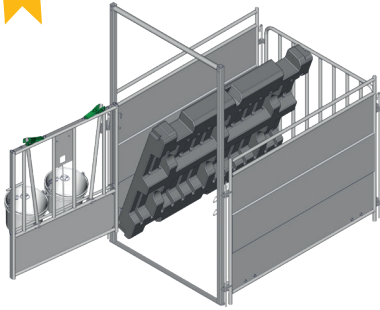

METAL WALL WITH SLAT FITTINGS

Metal wall with slat fittings